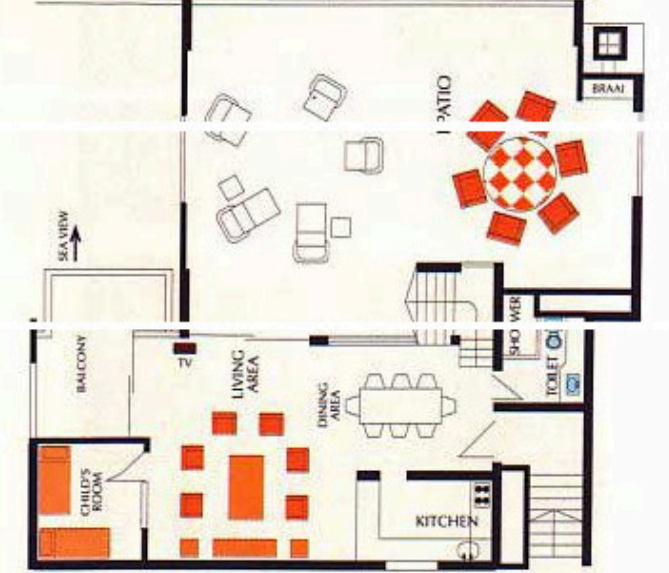

**Beachfront Cabana**  
Area: 38 - 41 Sq. Metres Sleeps 2

**Terrace Cabana**  
Area: 60 - 73 Sq. Metres Sleeps 4

**Tower Cabana**  
Area: 72 - 74 Sq. Metres Sleeps 6

**4 Duplex Cabana (Upper & Lower)**  
Area: 126 - 153 Sq. Metres Sleeps 8

**5 Penthouse Cabana**  
Area: 76 Sq. Metres Sleeps 2/4